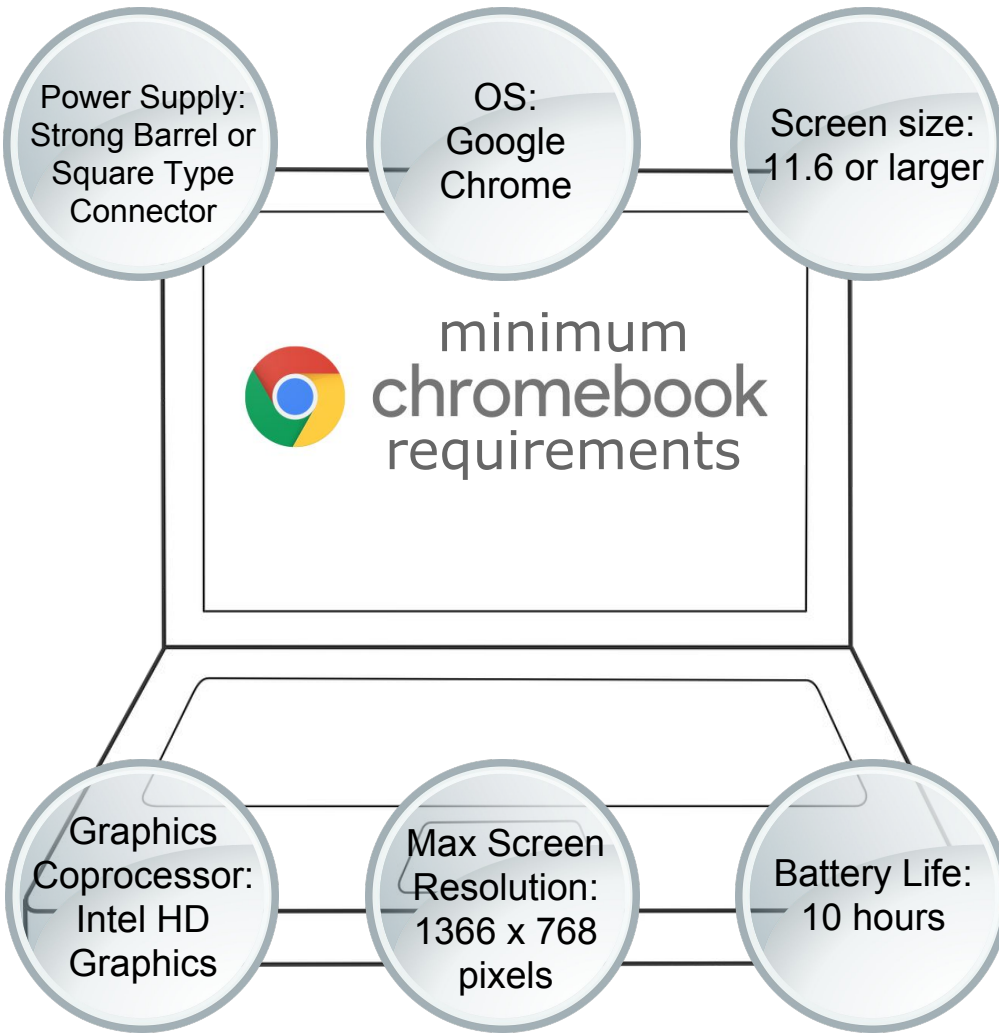

\$190 - \$400

Additional  
Warranty  
after the  
1st year

Wireless  
Type:  
802.11n

Graphics  
Coprocessor:  
Intel HD  
Graphics

Max Screen  
Resolution:  
1366 x 768  
pixels

Battery Life:  
10 hours

Power Supply:  
Strong Barrel or  
Square Type  
Connector

OS:  
Google  
Chrome

Screen size:  
11.6 or larger

RAM:  
4GB or more

Hard Drive:  
16 GB SSD

minimum  
chromebook  
requirements